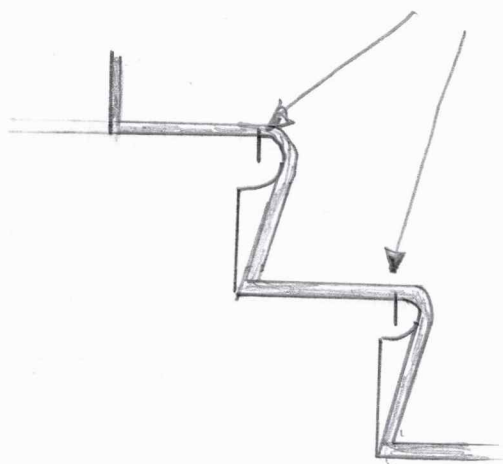

MEET PHIL ROBINSON  
ONSITE TUES 27/8 AM

W12968  
CHRISTOPHER WREN  
THE HAYBARN  
FOXLEY LANE  
BINFIELD RG24 4BT

TIGHTEN UP THE RUNNER  
AS A BIT BAGGY

POT SOME PINS ON TREADS  
TO KEEP CARPET TIGHT ON  
TREAD + PULL REST TO BE  
AS TIGHT AS POSSIBLE ON  
THE STAIRS

CONFIRM ALL OIL  
WITH PHIL BEFORE  
LEAVING SITE

ALSO SPEAK TO PHIL REF  
LOUNGE DOORWAY. USE POLISHED ALU  
2/2 IF REQUIRED