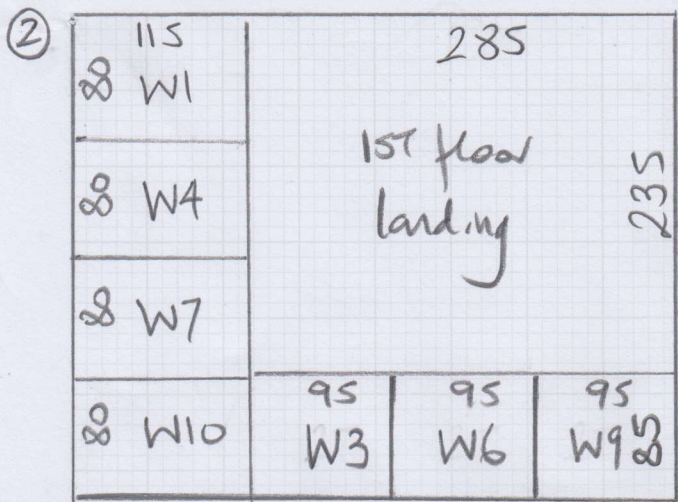

mrcarpet
 Job No: W12706
 Name: Designer Carpets
 Address: Chez Nous Living
 78 St John's Road
 Tel:
 Sheet: (1 of 4)

Devotion 'Gold' Quality
Colour Silver

- 1st floor large front Bed 345 x 400
 - 1st floor back bed 530 x 400
 - 1st floor Small front Bed 375 x 400
 - Cut Plan ① 960 x 400
 - Cut Plan ② 320 x 400
 - Cut Plan ③ 395 x 400
- 29.25 x 400
 = 117m²

U/Lay = 105m²

295
 filler
 (A)

mrcarpets

Job No: W12706

Name: Designer Carpets

Address: Chez Nous Living
78 St. John's Road

Tel:

Sheet: (2 of 4)