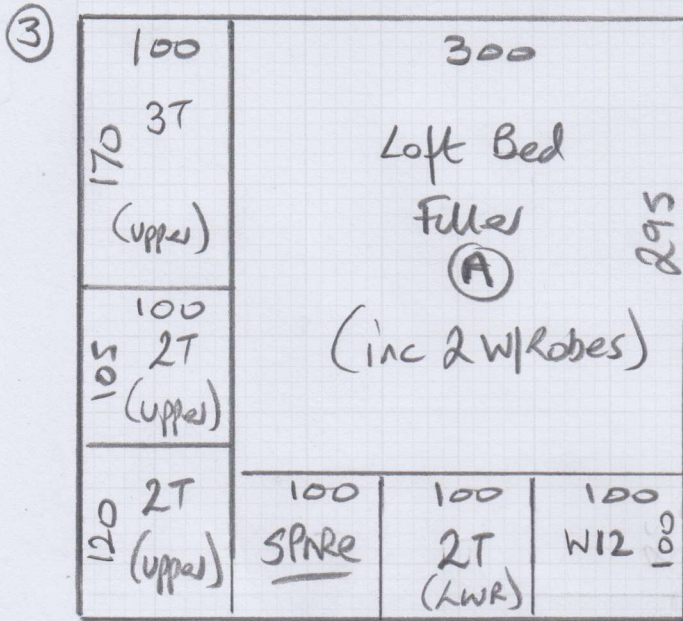

mrcarpet
 Job No: W12706
 Name: Designer Carpets
 Address: Chez Nous Living
 78 St John's Road
 Tel:
 Sheet: (1 of 4)

Devotion 'Gold' Quality
Colour Silver

- 1st floor large front Bed 345 x 400
 - 1st floor back bed 530 x 400
 - 1st floor Small front Bed 375 x 400
 - Cut Plan ① 960 x 400
 - Cut Plan ② 320 x 400
 - Cut Plan ③ 395 x 400
- 29.25 x 400
 = 117m²

U/Lay = 105m²

295
 filler
 (A)

mrcarpets

Job No: W12706

Name: Designer Carpets

Address: Chez Nous Living
78 St. John's Road

Tel:

Sheet: (2 of 4)