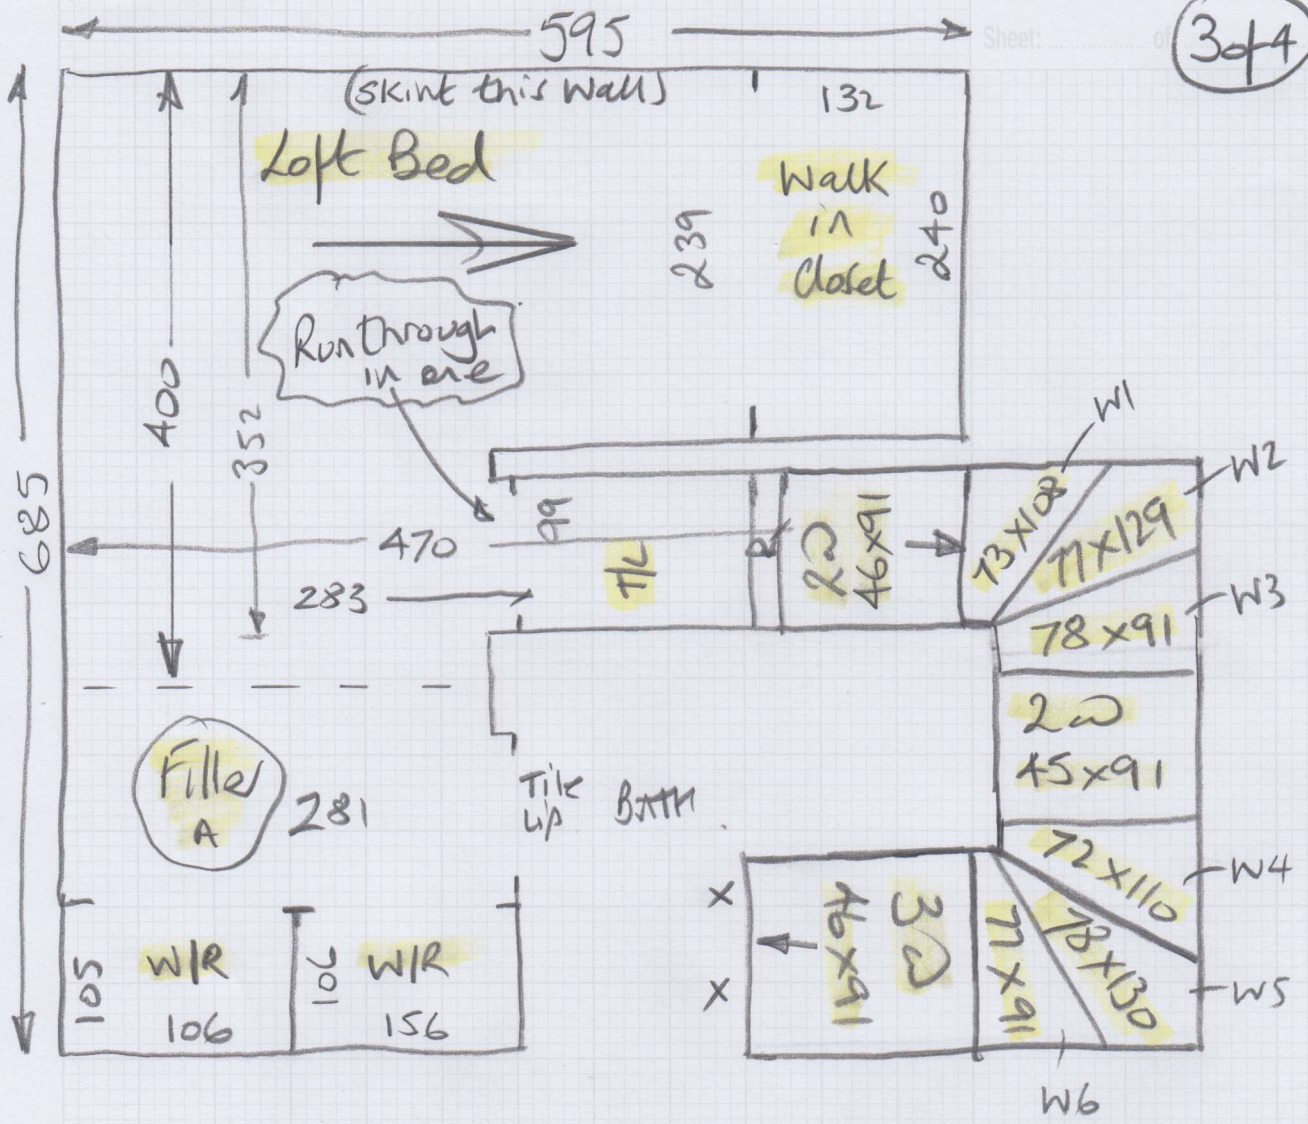

mrcarpet
 Job No: W12706
 Name: Designer Carpets
 Address: Chez Nous Living
 78 St John's Road
 Tel:
 Sheet: (1 of 4)

Devotion 'Gold' Quality
Colour Silver

- 1st floor large front Bed 345 x 400
 - 1st floor back bed 530 x 400
 - 1st floor Small front Bed 375 x 400
 - Cut Plan ① 960 x 400
 - Cut Plan ② 320 x 400
 - Cut Plan ③ 395 x 400
- 29.25 x 400
 = 117m²

U/Lay = 105m²

295
 filler
 (A)

mrcarpets

Job No: W12706

Name: Designer Carpets

Address: Chez Nous Living
78 St. John's Road

Tel:

Sheet: (2 of 4)

Job No: W12706
 Name: Designer Carpets
 Address: Chez Nous Living
 78 St John's Rd.
 Tel: _____
 Sheet: _____ of _____

(3 of 4)

Top floor

1st floor

mrcarpet
DESIGNER CARPETS
Job No: W12706
Name: Designer Carpets
Address: Chez Nous Living
78 St John's Rd.
Tel:
Sheet: (4 of 4)