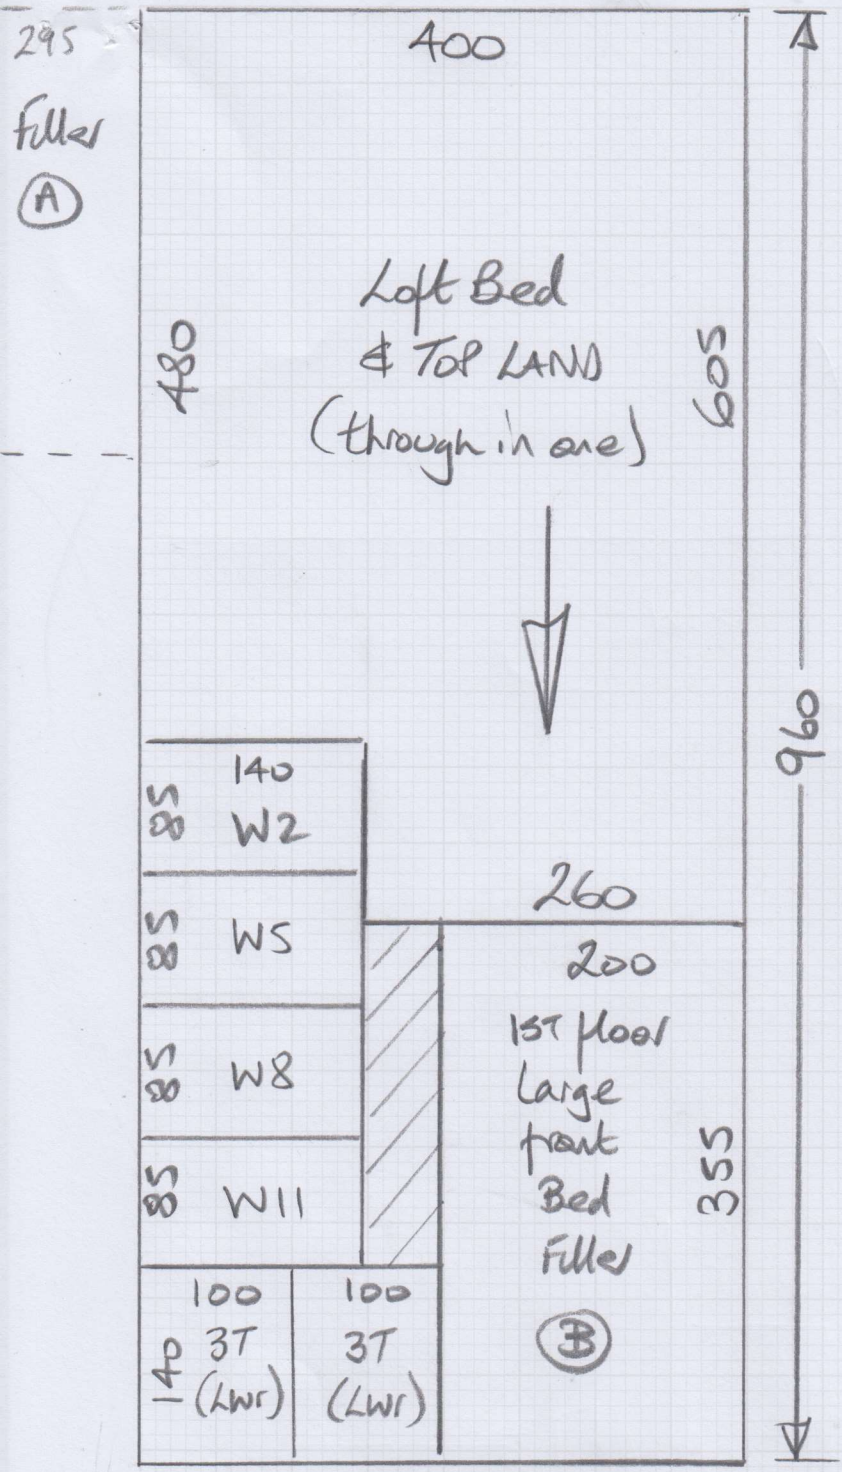

mrcarpet
 Job No: W12706
 Name: Designer Carpets
 Address: Chez Nous Living
 78 St John's Road
 Tel:
 Sheet: (1 of 4)

Devotion 'Gold' Quality
Colour Silver

- 1st floor large front Bed 345 x 400
 - 1st floor back bed 530 x 400
 - 1st floor Small front Bed 375 x 400
 - Cut Plan ① 960 x 400
 - Cut Plan ② 320 x 400
 - Cut Plan ③ 395 x 400
- 29.25 x 400
 = 117m²

U/Lay = 105m²

295
 filler
 (A)

mrcarpets

Job No: W12706

Name: Designer Carpets

Address: Chez Nous Living
78 St. John's Road

Tel:

Sheet: (2 of 4)