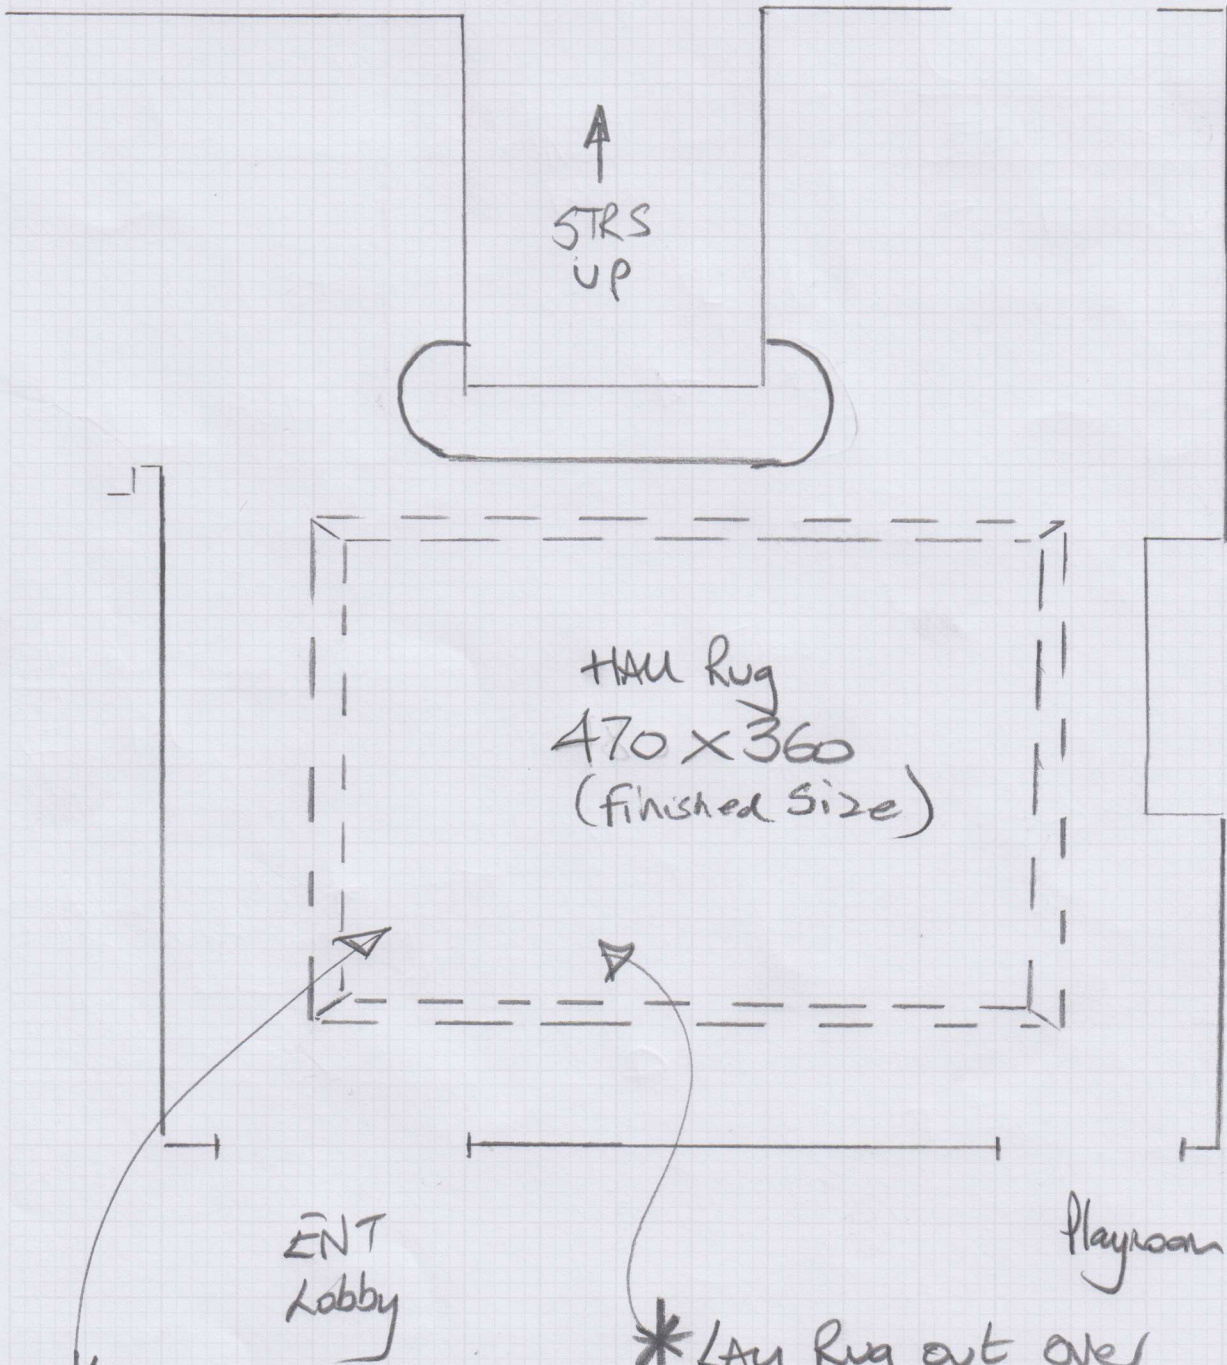

New England - Stockbridge  
With AFC Cotton Binding Colour  
Mink 1005 (CK17)

mrcarpet  
W12706  
Designer CARPETS  
Sale  
Brissenden  
Tel: (10/1)  
Sheet:

\* Lay over Durafit  
u/Lay & Join u/Lay  
With 5/-sided tape to  
Stop it from moving around.

\* Lay Rug out over  
underlay & Centralise  
between fireplace & opposite  
Wall & between Main entrance  
& STAIRS